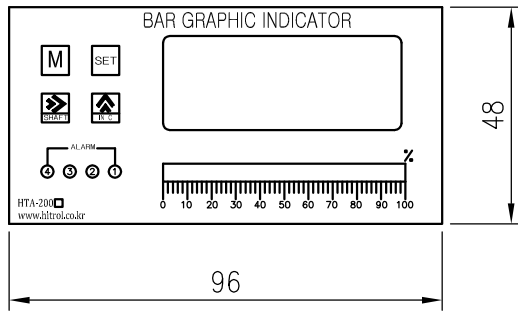

◆ FRONT VIEW

◆ PANEL CUTTING

◆ SIDE VIEW

◆ TERMINAL CONNECTION

TECHNICAL DATA

WEIGHT		APPROX. 300g			
HOUSING MATERIAL		ABS plastic (black)			
POWER SUPPLY		4VA AC 110/220V(50/60Hz)(Std.)			
INPUT	mA	DC 0~20mA (STD.)			
	kΩ	0~2kΩ (OPT.)			
	V	DC 1~5V (OPT.)			
ALARM 출력	Output	DC 4~20mA, 4-ALARM(4-SPST)			
	Max, switching power	750 VA, 90W			
	Max, switching voltage	250 V AC, 110V DC			
	Max, switching current	5A			
	Max, switching capacity	3A DC, AC			
NO.	DATE	REVISION	HITROL CO., LTD. TITLE MULTI BAR GRAPHIC INDICATOR HTA-2004		
			SCALE	UNIT	SHEET NO.
			N.S	mm	/
			PROJECT		
			DRAWING NO.		
			HTA2004-A-01		