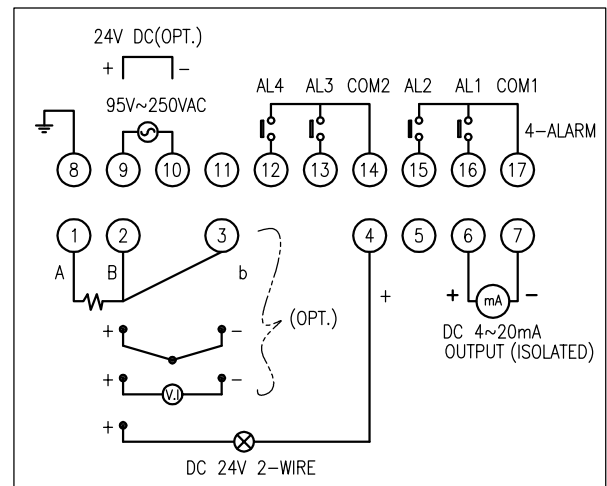

◆ FRONT VIEW

◆ PANEL CUTTING

◆ SIDE VIEW

◆ TERMINAL CONNECTION

TECHNICAL DATA

WEIGHT		APPROX. 300g			
HOUSING MATERIAL		ABS plastic (black)			
POWER SUPPLY		4VA AC 110/220V(50/60Hz)(Std.)			
INPUT	mA	DC 0~20mA (STD.)			
	kΩ	0~2kΩ (OPT.)			
	V	DC 1~5V (OPT.)			
ALARM 출력	Output	DC 4~20mA, 4-ALARM(4-SPST)			
	Max, switching power	750 VA, 90W			
	Max, switching voltage	250 V AC, 110V DC			
	Max, switching current	5A			
	Max, switching capacity	3A DC, AC			
NO.	DATE	REVISION	HITROL CO., LTD. TITLE MULTI BAR GRAPHIC INDICATOR HTA-2004		
			SCALE	UNIT	SHEET NO.
			N.S	mm	/
			PROJECT		
			DRAWING NO.		
			HTA2004-A-01		