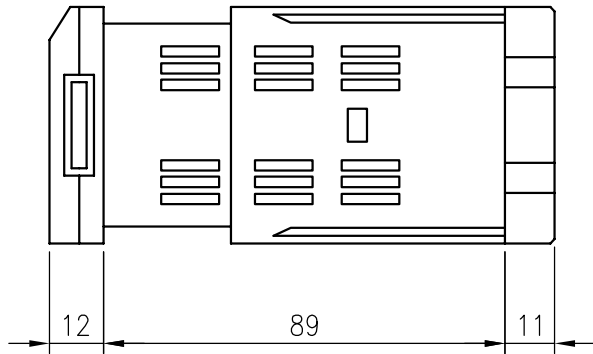

◆ FRONT VIEW

◆ PANEL CUTTING

◆ SIDE VIEW

◆ TERMINAL CONNECTION

TECHNICAL DATA

WEIGHT		APPROX. 300g			
HOUSING MATERIAL		ABS plastic (black)			
POWER SUPPLY		4VA AC 110/220V(50/60Hz)(Std.)			
INPUT	mA	DC 0~20mA (STD.)			
	kΩ	0~2kΩ (OPT.)			
	V	DC 1~5V (OPT.)			
ALARM 출력	Output	DC 4~20mA, 4-ALARM(4-SPST)			
	Max, switching power	750 VA, 90W			
	Max, switching voltage	250 V AC, 110V DC			
	Max, switching current	5A			
	Max, switching capacity	3A DC, AC			
NO.	DATE	REVISION	HITROL CO., LTD. TITLE MULTI BAR GRAPHIC INDICATOR HTA-2004		
			SCALE	UNIT	SHEET NO.
			N.S	mm	/
			PROJECT		
			DRAWING NO.		
			HTA2004-A-01		