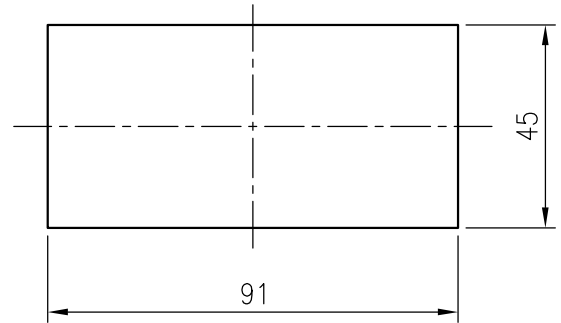

◆ FRONT VIEW

◆ PANEL CUTTING

◆ SIDE VIEW

◆ TERMINAL CONNECTION

TECHNICAL DATA

WEIGHT		APPROX. 300g			
HOUSING MATERIAL		ABS plastic (black)			
POWER SUPPLY		4VA AC 110/220V(50/60Hz)(Std.)			
INPUT	mA	DC 0~20mA (STD.)			
	kΩ	0~2kΩ (OPT.)			
	V	DC 1~5V (OPT.)			
ALARM 출력	Output	DC 4~20mA, 4-ALARM(4-SPST)			
	Max, switching power	750 VA, 90W			
	Max, switching voltage	250 V AC, 110V DC			
	Max, switching current	5A			
	Max, switching capacity	3A DC, AC			
NO.	DATE	REVISION	HITROL CO., LTD. TITLE MULTI BAR GRAPHIC INDICATOR HTA-2004		
			SCALE	UNIT	SHEET NO.
			N.S	mm	/
			PROJECT		
			DRAWING NO.		
			HTA2004-A-01		