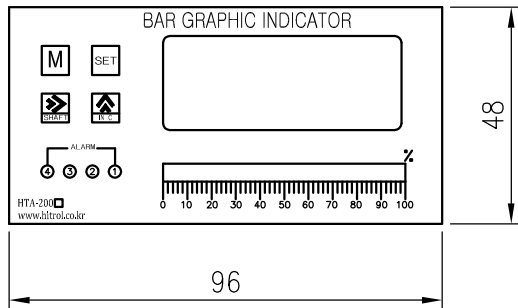

◆ FRONT VIEW

◆ PANEL CUTTING

◆ SIDE VIEW

◆ TERMINAL CONNECTION

TECHNICAL DATA

WEIGHT		APPROX. 300g					
HOUSING MATERIAL		ABS plastic (black)					
POWER SUPPLY		4VA AC 110/220V(50/60Hz)(Std.)					
INPUT	mA	DC 0~20mA (STD.)					
	kΩ	0~2kΩ (OPT.)					
	V	DC 1~5V (OPT.)					
ALARM 출력	Output	DC 4~20mA, 2-ALARM(2-SPST), 1-CONTROL(1-SPDT)					
	Max, switching power	750 VA, 90W					
	Max, switching voltage	250 V AC, 110V DC					
	Max, switching current	5A					
	Max, switching capacity	3A DC, AC					
△	.	.					
△	.	.					
△	.	.					
△	.	.					
△	MAY. 2018	INFORMATION					
NO.	DATE	REVISION					
HITROL CO., LTD.		SCALE	N.S	UNIT	mm	SHEET NO.	/
		TITLE		PROJECT			
		MULTI BAR GRAPHIC INDICATOR HTA-2003		DRAWING NO. HTA2003-A-01			