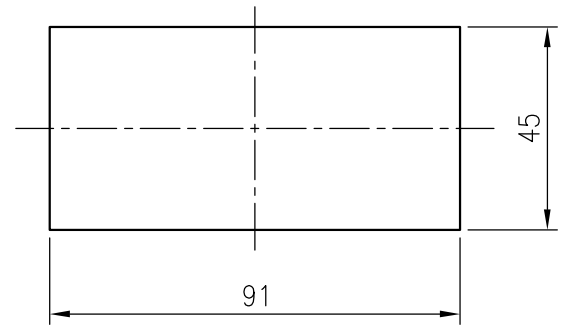

◆ FRONT VIEW

◆ PANEL CUTTING

◆ SIDE VIEW

◆ TERMINAL CONNECTION

TECHNICAL DATA

WEIGHT		APPROX. 300g					
HOUSING MATERIAL		ABS plastic (black)					
POWER SUPPLY		4VA AC 110/220V(50/60Hz)(Std.)					
INPUT	mA	DC 0~20mA (STD.)					
	kΩ	0~2kΩ (OPT.)					
	V	DC 1~5V (OPT.)					
ALARM 출력	Output	DC 4~20mA, 2-ALARM(2-SPST), 1-CONTROL(1-SPDT)					
	Max, switching power	750 VA, 90W					
	Max, switching voltage	250 V AC, 110V DC					
	Max, switching current	5A					
	Max, switching capacity	3A DC, AC					
△	.	.					
△	.	.					
△	.	.					
△	.	.					
△	MAY. 2018	INFORMATION					
NO.	DATE	REVISION					
HITROL CO., LTD.		SCALE	N.S	UNIT	mm	SHEET NO.	/
		TITLE		PROJECT			
		MULTI BAR GRAPHIC INDICATOR HTA-2003		DRAWING NO. HTA2003-A-01			