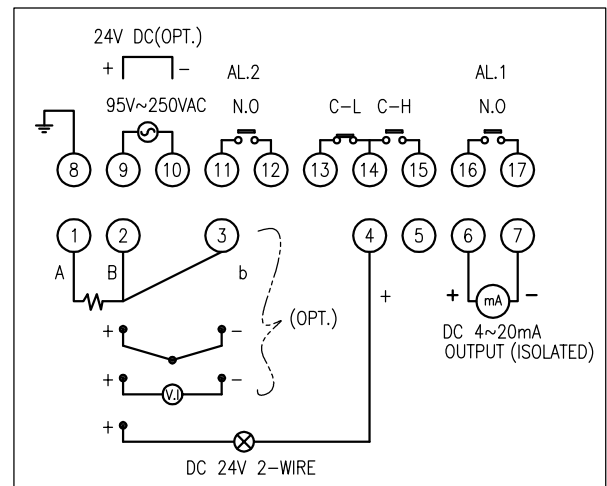

◆ FRONT VIEW

◆ PANEL CUTTING

◆ SIDE VIEW

◆ TERMINAL CONNECTION

TECHNICAL DATA

WEIGHT		APPROX. 300g					
HOUSING MATERIAL		ABS plastic (black)					
POWER SUPPLY		4VA AC 110/220V(50/60Hz)(Std.)					
INPUT	mA	DC 0~20mA (STD.)					
	kΩ	0~2kΩ (OPT.)					
	V	DC 1~5V (OPT.)					
ALARM 출력	Output	DC 4~20mA, 2-ALARM(2-SPST), 1-CONTROL(1-SPDT)					
	Max, switching power	750 VA, 90W					
	Max, switching voltage	250 V AC, 110V DC					
	Max, switching current	5A					
	Max, switching capacity	3A DC, AC					
△	.	.					
△	.	.					
△	.	.					
△	.	.					
△	MAY. 2018	INFORMATION					
NO.	DATE	REVISION					
HITROL CO., LTD.		SCALE	N.S	UNIT	mm	SHEET NO.	/
		TITLE		PROJECT			
		MULTI BAR GRAPHIC INDICATOR HTA-2003		DRAWING NO. HTA2003-A-01			