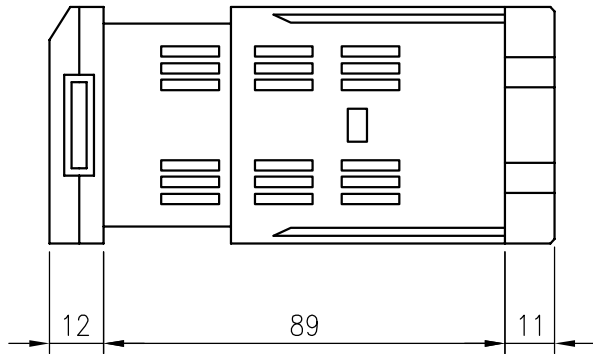

◆ FRONT VIEW

◆ PANEL CUTTING

◆ SIDE VIEW

◆ TERMINAL CONNECTION

TECHNICAL DATA

WEIGHT		APPROX. 300g					
HOUSING MATERIAL		ABS plastic (black)					
POWER SUPPLY		4VA AC 110/220V(50/60Hz)(Std.)					
INPUT	mA	DC 0~20mA (STD.)					
	kΩ	0~2kΩ (OPT.)					
	V	DC 1~5V (OPT.)					
ALARM 출력	Output	DC 4~20mA, 2-ALARM(2-SPST), 1-CONTROL(1-SPDT)					
	Max, switching power	750 VA, 90W					
	Max, switching voltage	250 V AC, 110V DC					
	Max, switching current	5A					
	Max, switching capacity	3A DC, AC					
△	.	.					
△	.	.					
△	.	.					
△	.	.					
△	MAY. 2018	INFORMATION					
NO.	DATE	REVISION					
HITROL CO., LTD.		SCALE	N.S	UNIT	mm	SHEET NO.	/
		TITLE		PROJECT			
		MULTI BAR GRAPHIC INDICATOR HTA-2003		DRAWING NO. HTA2003-A-01			